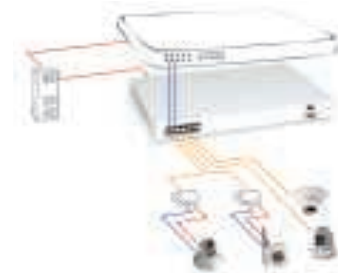

Outdoor Enclosures from VideoLarm
KX-HCM280A, BB-HCM381A, BB-HCE481A and BB-HCM581A Enclosures from VideoLarm
BB-HCH280P - Power, Heater, Blower
BB-HCH280W - Basic
BB-HCH280RP - Ruggedized with Power, Heater, Blower
BB-HCH280R - Ruggedized

Power over Ethernet Solutions from PowerDsine
The PoE Midspan provides power to the network cameras.